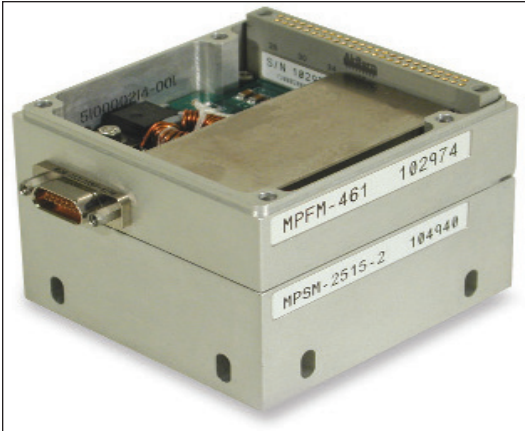

### Miniature Power Supply Module Set

#### Features

- Miniature Power Supply Module Set
- Up to 30 Watts output power per MPSM module
- Allows smaller stack size
- Mix and match power supplies to suit system power needs

#### Description

The MPFM-461/MPSM-2XXX module set is used in applications that require up to 90 Watts of power. The MPSM-2XXX module contains the power supply and the MPFM-461 module provides EMI filtering. Different modules are available to satisfy a wide range of system power needs.